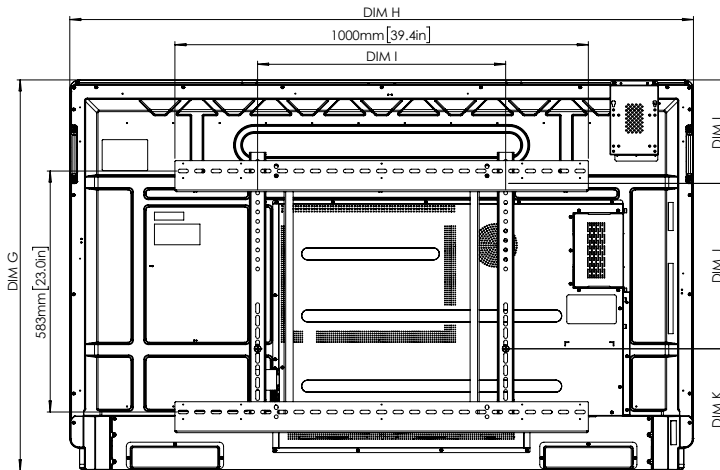

ActivPanel 9

TECHNICAL DRAWINGS

65"

Front

DIM	DIMENSION (mm)
A	1640mm [64.6in]
B	1429mm [56.3in]
C	805mm [31.7in]
D	93mm [3.7in]

Back

DIM ID	DIMENSION
E	131mm [5.2in]
F	88mm [3.5in]
G	946mm [37.2in]
H	1509mm [59.4in]
I	600mm [23.6in]
J	400mm [15.75in]
K	295.3mm [11.6in]
L	250.4mm [9.9in]

Side

ActivPanel 9

TECHNICAL DRAWINGS

75"

Front

DIM	DIMENSION (mm)
A	1897mm [74.7in]
B	1652mm [65.0in]
C	930mm [36.6in]
D	93mm [3.6in]

Back

DIM ID	DIMENSION
E	130mm [5.1in]
F	88mm [3.5in]
G	1070mm [42.1in]
H	1730mm [68.1in]
I	800mm [31.5in]
J	400mm [15.75in]
K	357.6mm [14.1in]
L	312.6mm [12.31in]

Side

ActivPanel 9

TECHNICAL DRAWINGS

86"

Front

DIM	DIMENSION (mm)
A	2177mm [85.7in]
B	1897mm [74.7in]
C	1068mm [42.0in]
D	93mm [3.6in]

Back

Side

DIM ID	DIMENSION
E	132mm [5.2in]
F	88mm [3.5in]
G	1208mm [47.6in]
H	1975mm [77.8in]
I	800mm [31.5in]
J	600mm [23.6in]
K	326.6mm [12.9in]
L	281.6mm [11.09in]